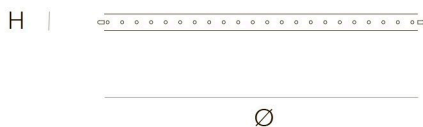

ECLIPSE SINGLE 180 by Jan Pauwels

The easy to order single version of Eclipse. During installation you can choose whether the rings will be perfectly horizontal or in a more inclined way. The suspension cables will also pass the current. Leading and trailing edge dimmable.