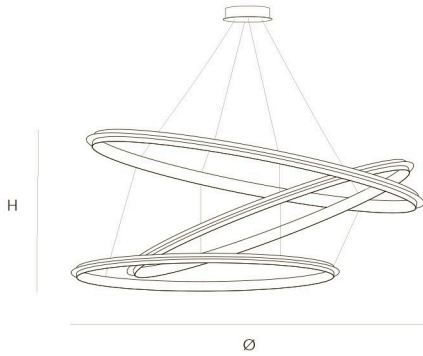

ECLIPSE COMPOSITION SET 200, 160, 118 WITH DRIVER 200W by Jan Pauwels

The circle of light. Versatile rings that allow you to create the composition you like. Thanks to the freedom of number, size, distance and angle between the rings, each installation will be unique. The Eclipse with its chip on board LEDS has a different look and feel then the Citadel.

DIMENSIONS		CABLE LENGTH		FINISH	TYPE.NR
Ø	200 cm 78,7 inch	Up to 150 cm	59,1 inch	Black Brass ●	
CANOPY		LIGHTSOURCE		Brass ●	
Ø	30 cm 11,8 inch	301x led, 12V/0.6W,		Nickel ●	
H	5 cm 2,0 inch	2800K, 9030 LM			

9	33	206x206x7cm
2,5	3	34x34x17cm

STANDARD The fixture is supplied with lamps. Black canopy with cover plate in matching colour of the fixture. Leading and trailing edge dimmable. Nickel, natural brass or blackened natural brass. Brass will turn darker in time and can show stains.

OPTIONAL 2400K or 3000K led.

ECLIPSE COMPOSITION SET 160, 96, 118, 96, 68 WITH DRIVER 300W by Jan Pauwels

The circle of light. Versatile rings that allow you to create the composition you like. Thanks to the freedom of number, size, distance and angle between the rings, each installation will be unique. The Eclipse with its chip on board LEDS has a different look and feel then the Citadel.