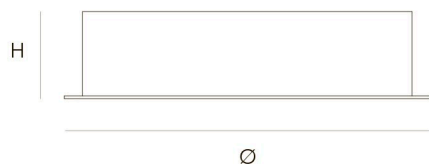

ECLIPSE COMPOSITION DRIVER 60W by Jan Pauwels

Pay attention of ordering one of these drivers to complete the order of Eclipse rings.

CANOPY
Ø 25 cm 9,8 inch
H 5 cm 2,0 inch

CABLE LENGTH
Up to 150 cm 59,1 inch

FINISH TYPE.NR
Black Brass ● 11-8274-4
Brass ● 11-8274
Nickel ● 11-8274-1

STANDARD The fixture is supplied with lamps. Black canopy with cover plate in matching colour of the fixture. Leading and trailing edge dimmable. Nickel, natural brass or blackened natural brass. Brass will turn darker in time and can show stains.