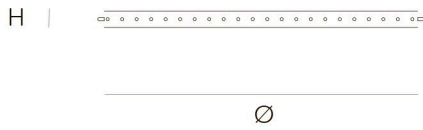

ECLIPSE SINGLE 140 by Jan Pauwels

The easy to order single version of Eclipse. During installation you can choose whether the rings will be perfectly horizontal or in a more inclined way. The suspension cables will also pass the current. Leading and trailing edge dimmable.

DIMENSIONS

Ø 140 cm 55,1 inch
H 5 cm 2,0 inch

CANOPY

Ø 25 cm 9,8 inch
H 5 cm 2,0 inch

CABLE LENGTH

Up to 150 cm 59,1 inch

LIGHTSOURCE

88x led, 12V/0.6W, 2800K,
2640 LM

FINISH

Black Brass

Brass

Nickel

TYPE.NR

● 11-8224-4E

● 11-8224-2E

● 11-8224-1E

6 21 146x146x7cm
2,5 3 34x34x17cm

STANDARD The fixture is supplied with lamps. Black canopy with cover plate in matching colour of the fixture. Leading and trailing edge dimmable. Nickel, natural brass or blackened natural brass. Brass will turn darker in time and can show stains.

OPTIONAL 2400K or 3000K led.

ECLIPSE SINGLE 160 by Jan Pauwels

The easy to order single version of Eclipse. During installation you can choose whether the rings will be perfectly horizontal or in a more inclined way. The suspension cables will also pass the current. Leading and trailing edge dimmable.