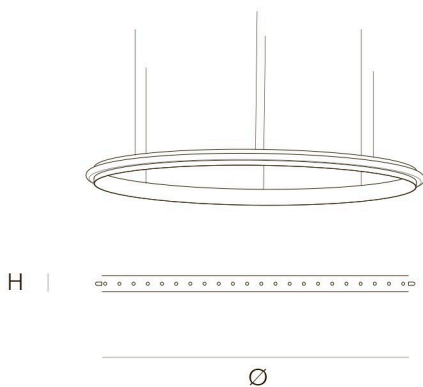

DIMENSIONS

∅ 200 cm 78,7 inch
H 5 cm 2,0 inch

CABLE LENGTH

Up to 150 cm 59,1 inch

FINISH

Black Brass ● 11-8217-4E
Brass ● 11-8217-2E
Nickel ● 11-8217-1E

TYPE.NR

LIGHTSOURCE
126x led, 12V/0,6W,
2800K, 3780 LM

4 24 206x206x7cm

STANDARD The fixture is supplied with lamps. Black canopy with cover plate in matching colour of the fixture. Leading and trailing edge dimmable. Nickel, natural brass or blackened natural brass. Brass will turn darker in time and can show stains.

OPTIONAL 2400K or 3000K led.