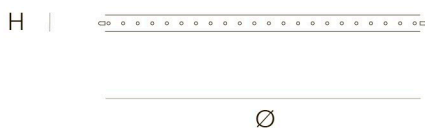

STANDARD The fixture is supplied with lamps. Black canopy with cover plate in matching colour of the fixture. Leading and trailing edge dimmable. Nickel, natural brass or blackened natural brass. Brass will turn darker in time and can show stains.

OPTIONAL 2400K or 3000K led.