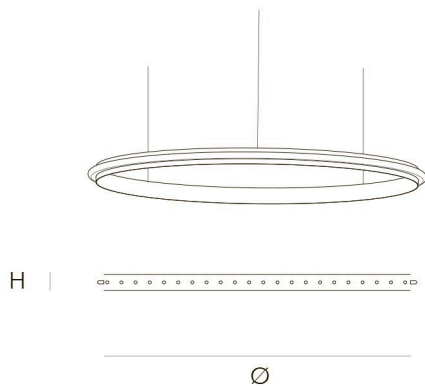

DIMENSIONS

Ø 68 cm 26,8 inch
H 5 cm 2,0 inch

CABLE LENGTH

Up to 150 cm 59,1 inch

FINISH

Black Brass
Brass
Nickel

TYPE.NR

● 11-8210-4E
● 11-8210-2E
● 11-8210-1E

LIGHTSOURCE

44x led, 12V/0.6W, 2800K,
1320 LM

I 13 106x106x7cm

STANDARD The fixture is supplied with lamps. Black canopy with cover plate in matching colour of the fixture. Leading and trailing edge dimmable. Nickel, natural brass or blackened natural brass. Brass will turn darker in time and can show stains.

DIMENSIONS

Ø 83 cm 32,7 inch
H 5 cm 2,0 inch

CABLE LENGTH

Up to 150 cm 59,1 inch

FINISH

Black Brass
Brass
Nickel

TYPE.NR

● 11-8211-4E
● 11-8211-2E
● 11-8211-1E