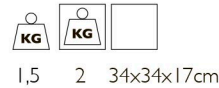

OPTIONAL 2400K or 3000K led.

ECLIPSE COMPOSITION DRIVER 30W by Jan Pauwels

Pay attention of ordering one of these drivers to complete the order of Eclipse rings.

CANOPY
Ø 20 cm 7,9 inch
H 5 cm 2,0 inch

CABLE LENGTH
Up to 150 cm 59,1 inch