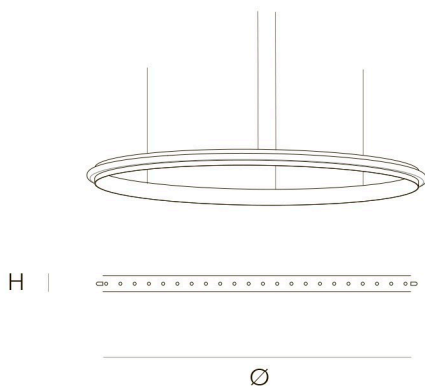

DIMENSIONS

Ø 140 cm 55,1 inch
H 5 cm 2,0 inch

CABLE LENGTH

Up to 150 cm 59,1 inch

FINISH

Black Brass

Brass

Nickel

TYPE.NR

● 11-8214-4E

● 11-8214-2E

● 11-8214-1E

LIGHTSOURCE

88x led, 12V/0.6W, 2800K, 2640 LM

2 17 146x146x7cm

STANDARD The fixture is supplied with lamps. Black canopy with cover plate in matching colour of the fixture. Leading and trailing edge dimmable. Nickel, natural brass or blackened natural brass. Brass will turn darker in time and can show stains.