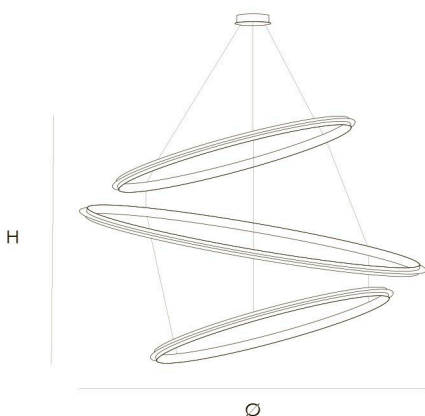

DIMENSIONS		CABLE LENGTH		FINISH		TYPE.NR	
Ø	140 cm 55,1 inch	Up to 150 cm	59,1 inch	Black Brass	●		
CANOPY		LIGHTSOURCE		Brass		●	
Ø	30 cm 11,8 inch	208x led, 12V/0.6W, 2800K, 6240 LM		Nickel		●	
H	5 cm 2,0 inch						
		1 13 106x106x7cm 2 17 146x146x7cm 2,5 3 34x34x17cm					

STANDARD The fixture is supplied with lamps. Black canopy with cover plate in matching colour of the fixture. Leading and trailing edge dimmable. Nickel, natural brass or blackened natural brass. Brass will turn darker in time and can show stains.

OPTIONAL 2400K or 3000K led.