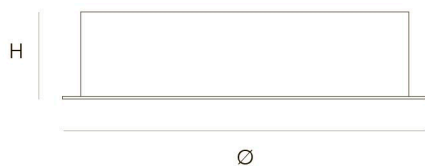

ECLIPSE COMPOSITION DRIVER 200W by Jan Pauwels

Pay attention of ordering one of these drivers to complete the order of Eclipse rings.

CANOPY
Ø 35,5 cm 14,0 inch
H 6,5 cm 2,6 inch

CABLE LENGTH
Up to 150 cm 59,1 inch

FINISH TYPE.NR
Black Brass ● 11-8276-4
Brass ● 11-8276
Nickel ● 11-8276-1

STANDARD The fixture is supplied with lamps. Black canopy with cover plate in matching colour of the fixture. Leading and trailing edge dimmable. Nickel, natural brass or blackened natural brass. Brass will turn darker in time and can show stains.