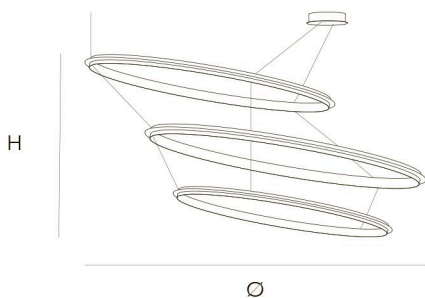

DIMENSIONS		CABLE LENGTH		FINISH		TYPE.NR	
Ø	96 cm 37,8 inch	Up to 150 cm	59,1 inch	Black Brass	●		
CANOPY		LIGHTSOURCE		Brass		●	
Ø	30 cm 11,8 inch	156x led, 12V/0.6W, 2800K, 4680 LM		Nickel		●	
H	5 cm 2,0 inch						
		3 15 106x106x7cm 1,5 2 34x34x17cm					

STANDARD The fixture is supplied with lamps. Black canopy with cover plate in matching colour of the fixture. Leading and trailing edge dimmable. Nickel, natural brass or blackened natural brass. Brass will turn darker in time and can show stains.

OPTIONAL 2400K or 3000K led.

ECLIPSE COMPOSITION SET 96, 140, 96 WITH DRIVER 200W by Jan Pauwels

The circle of light. Versatile rings that allow you to create the composition you like. Thanks to the freedom of number, size, distance and angle between the rings, each installation will be unique. The Eclipse with its chip on board LEDS has a different look and feel then the Citadel.