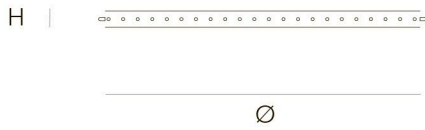

8	29	206x206x7cm
2,5	3	34x34x17cm

STANDARD The fixture is supplied with lamps. Black canopy with cover plate in matching colour of the fixture. Leading and trailing edge dimmable. Nickel, natural brass or blackened natural brass. Brass will turn darker in time and can show stains.