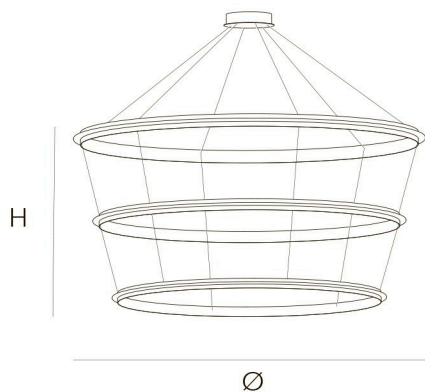

ECLIPSE COMPOSITION SET 96, 83, 68 WITH DRIVER 100W by Jan Pauwels

The circle of light. Versatile rings that allow you to create the composition you like. Thanks to the freedom of number, size, distance and angle between the rings, each installation will be unique. The Eclipse with its chip on board LEDS has a different look and feel then the Citadel.

DIMENSIONS		CABLE LENGTH		FINISH		TYPE.NR	
Ø	96 cm 37,8 inch	Up to 150 cm	59,1 inch	Black Brass	●		
CANOPY		LIGHTSOURCE		Brass		●	
Ø	30 cm 11,8 inch	156x led, 12V/0.6W, 2800K, 4680 LM		Nickel		●	
H	5 cm 2,0 inch						
		3 15 106x106x7cm					

STANDARD The fixture is supplied with lamps. Black canopy with cover plate in matching colour of the fixture. Leading and trailing edge dimmable. Nickel, natural brass or blackened natural brass. Brass will turn darker in time and can show stains.

OPTIONAL 2400K or 3000K led.

ECLIPSE COMPOSITION SET 83, 96, 68 WITH DRIVER 100W by Jan Pauwels

The circle of light. Versatile rings that allow you to create the composition you like. Thanks to the freedom of number, size, distance and angle between the rings, each installation will be unique. The Eclipse with its chip on board LEDS has a different look and feel then the Citadel.