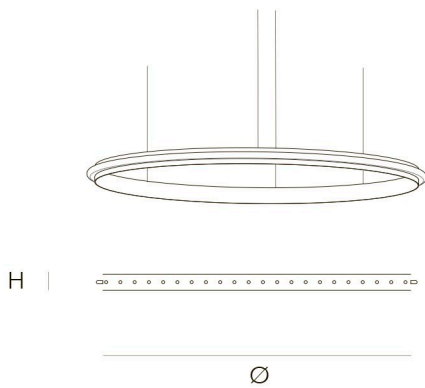

DIMENSIONS

Ø 118 cm 46,5 inch
H 5 cm 2,0 inch

CABLE LENGTH

Up to 150 cm 59,1 inch

FINISH

Black Brass

Brass

Nickel

TYPE.NR

● 11-8213-4E

● 11-8213-2E

● 11-8213-1E

LIGHTSOURCE

75x led, 12V/0.6W, 2800K, 2250 LM

2 17 126x126x7cm

STANDARD The fixture is supplied with lamps. Black canopy with cover plate in matching colour of the fixture. Leading and trailing edge dimmable. Nickel, natural brass or blackened natural brass. Brass will turn darker in time and can show stains.

DIMENSIONS

Ø 140 cm 55,1 inch
H 5 cm 2,0 inch

CABLE LENGTH

Up to 150 cm 59,1 inch

FINISH

Black Brass

Brass

Nickel