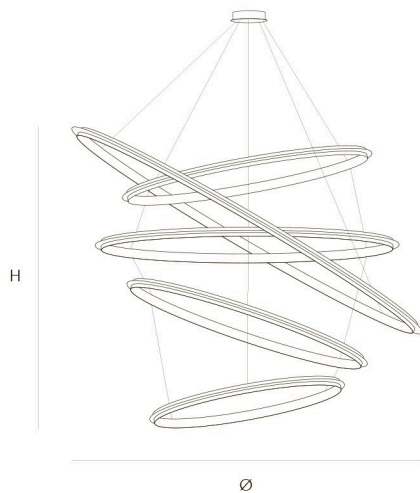

DIMENSIONS		CABLE LENGTH		FINISH	TYPE.NR
Ø	160 cm 63,0 inch	Up to 150 cm	59,1 inch	Black Brass ●	
CANOPY		LIGHTSOURCE		Brass ●	
Ø	35,5 cm 14,0 inch	339x led, 12V/0.6W,		Nickel ●	
H	8,5 cm 3,3 inch	2800K, 10170 LM			

1	13	106x106x7cm
3	21	166x166x7cm
2,5	3	34x34x17cm

STANDARD The fixture is supplied with lamps. Black canopy with cover plate in matching colour of the fixture. Leading and trailing edge dimmable. Nickel, natural brass or blackened natural brass. Brass will turn darker in time and can show stains.

OPTIONAL 2400K or 3000K led.

ECLIPSE COMPOSITION SET 68, 83, 96, 68, 83 WITH DRIVER 200W by Jan Pauwels

The circle of light. Versatile rings that allow you to create the composition you like. Thanks to the freedom of number, size, distance and angle between the rings, each installation will be unique. The Eclipse with its chip on board LEDS has a different look and feel then the Citadel.