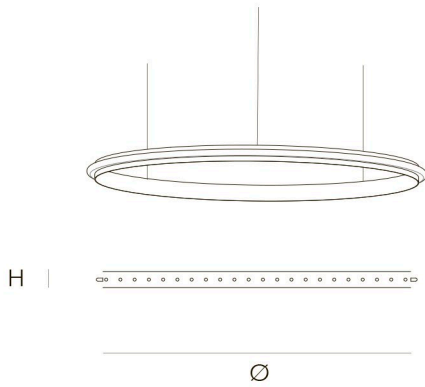

DIMENSIONS

Ø 96 cm 37,8 inch
H 5 cm 2,0 inch

CABLE LENGTH

Up to 150 cm 59,1 inch

FINISH

Black Brass

Brass

Nickel

TYPE.NR

● 11-8212-4E

● 11-8212-2E

● 11-8212-1E

LIGHTSOURCE

60x led, 12V/0.6W, 2800K, 1800 LM

1 13 106x106x7cm

STANDARD The fixture is supplied with lamps. Black canopy with cover plate in matching colour of the fixture. Leading and trailing edge dimmable. Nickel, natural brass or blackened natural brass. Brass will turn darker in time and can show stains.