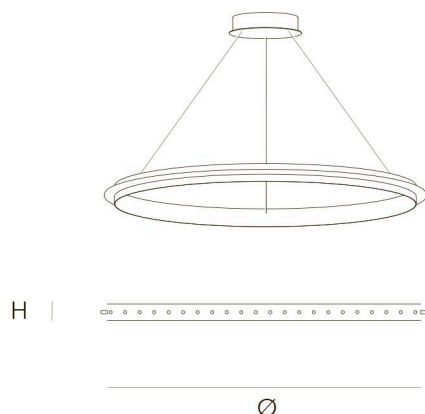

DIMENSIONS
Ø 68 cm 26,8 inch
H 5 cm 2,0 inch

CABLE LENGTH
Up to 150 cm 59,1 inch

FINISH TYPE.NR
Black Brass ● 11-8220-4E
Brass ● 11-8220-2E
Nickel ● 11-8220-1E

CANOPY
Ø 20 cm 7,9 inch
H 5 cm 2,0 inch

LIGHTSOURCE
44x led, 12V/0.6W, 2800K,
1320 LM

STANDARD The fixture is supplied with lamps. Black canopy with cover plate in matching colour of the fixture. Leading and trailing edge dimmable. Nickel, natural brass or blackened natural brass. Brass will turn darker in time and can show stains.

OPTIONAL 2400K or 3000K led.