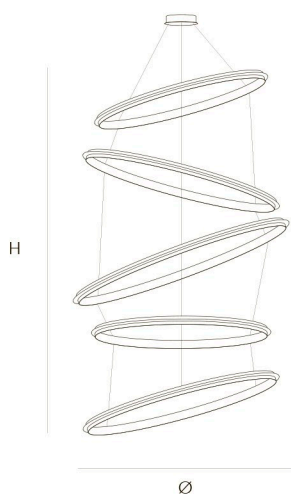

DIMENSIONS		CABLE LENGTH		FINISH	TYPE.NR
Ø	96 cm 37,8 inch	Up to 150 cm	59,1 inch	Black Brass ●	
CANOPY		LIGHTSOURCE		Brass ●	
Ø	35,5 cm 14,0 inch	252x led, 12V/0.6W,		Nickel ●	
H	6,5 cm 2,6 inch	2800K, 7560 LM			

6	30	2x 106x106x7cm
2,5	3	34x34x17cm

STANDARD The fixture is supplied with lamps. Black canopy with cover plate in matching colour of the fixture. Leading and trailing edge dimmable. Nickel, natural brass or blackened natural brass. Brass will turn darker in time and can show stains.

OPTIONAL 2400K or 3000K led.