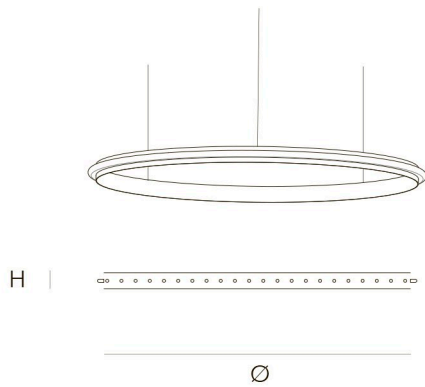

ECLIPSE COMPOSITION 68 by Jan Pauwels

The circle of light. Versatile rings that allow you to create the composition you like. Thanks to the freedom of number, size, distance and angle between the rings, each installation will be unique. The Eclipse with its chip on board LEDs has a different look and feel than the Citadel.

DIMENSIONS

Ø 68 cm 26,8 inch
H 5 cm 2,0 inch

CABLE LENGTH

Up to 150 cm 59,1 inch

FINISH

Black Brass
Brass
Nickel

TYPE.NR

● 11-8210-4E
● 11-8210-2E
● 11-8210-1E