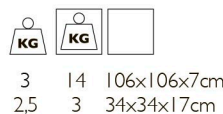

DIMENSIONS
Ø 68 cm 26,8 inch
H 5 cm 2,0 inch

CABLE LENGTH
Up to 150 cm 59,1 inch

FINISH TYPE.NR
Black Brass ● 11-8220-4E
Brass ● 11-8220-2E
Nickel ● 11-8220-1E

CANOPY
Ø 20 cm 7,9 inch
H 5 cm 2,0 inch

LIGHTSOURCE
44x led, 12V/0.6W, 2800K,
1320 LM