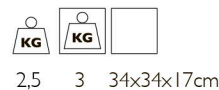

CANOPY
Ø 30 cm 11,8 inch
H 5 cm 2,0 inch

CABLE LENGTH
Up to 150 cm 59,1 inch