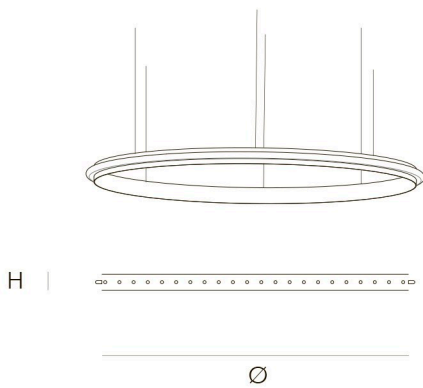

DIMENSIONS

∅ 180 cm 70,9 inch
H 5 cm 2,0 inch

CABLE LENGTH

Up to 150 cm 59,1 inch

FINISH

Black Brass ● 11-8216-4E
Brass ● 11-8216-2E
Nickel ● 11-8216-1E

TYPE.NR

LIGHTSOURCE
113x led, 12V/0,6W,
2800K, 3390 LM

3 21 186x186x7cm

STANDARD The fixture is supplied with lamps. Black canopy with cover plate in matching colour of the fixture. Leading and trailing edge dimmable. Nickel, natural brass or blackened natural brass. Brass will turn darker in time and can show stains.

OPTIONAL 2400K or 3000K led.

ECLIPSE COMPOSITION 200 by Jan Pauwels

The circle of light. Versatile rings that allow you to create the composition you like. Thanks to the freedom of number, size, distance and angle between the rings, each installation will be unique. The Eclipse with its chip on board LEDS has a different look and feel then the Citadel.