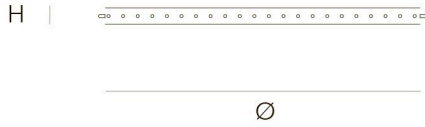

STANDARD The fixture is supplied with lamps. Black canopy with cover plate in matching colour of the fixture. Leading and trailing edge dimmable. Nickel, natural brass or blackened natural brass. Brass will turn darker in time and can show stains.

OPTIONAL 2400K or 3000K led.

ECLIPSE SINGLE 96 by Jan Pauwels

The easy to order single version of Eclipse. During installation you can choose whether the rings will be perfectly horizontal or in a more inclined way. The suspension cables will also pass the current. Leading and trailing edge dimmable.