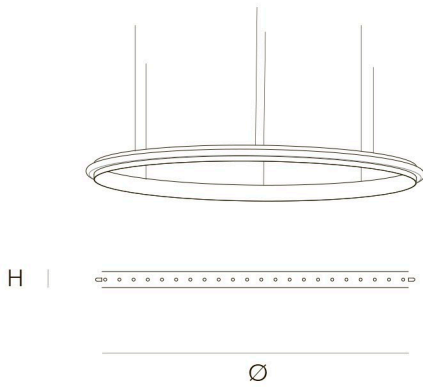

ECLIPSE COMPOSITION 160 by Jan Pauwels

The circle of light. Versatile rings that allow you to create the composition you like. Thanks to the freedom of number, size, distance and angle between the rings, each installation will be unique. The Eclipse with its chip on board LEDS has a different look and feel then the Citadel.

DIMENSIONS

∅ 160 cm 63,0 inch
H 5 cm 2,0 inch

CABLE LENGTH

Up to 150 cm 59,1 inch

FINISH

Black Brass ● 11-8215-4E
Brass ● 11-8215-2E
Nickel ● 11-8215-1E

TYPE.NR

LIGHTSOURCE
100x led, 12V/0,6W,
2800K, 3000 LM

3 21 166x166x7cm

STANDARD The fixture is supplied with lamps. Black canopy with cover plate in matching colour of the fixture. Leading and trailing edge dimmable. Nickel, natural brass or blackened natural brass. Brass will turn darker in time and can show stains.

OPTIONAL 2400K or 3000K led.

ECLIPSE COMPOSITION 180 by Jan Pauwels

The circle of light. Versatile rings that allow you to create the composition you like. Thanks to the freedom of number, size, distance and angle between the rings, each installation will be unique. The Eclipse with its chip on board LEDS has a different look and feel then the Citadel.